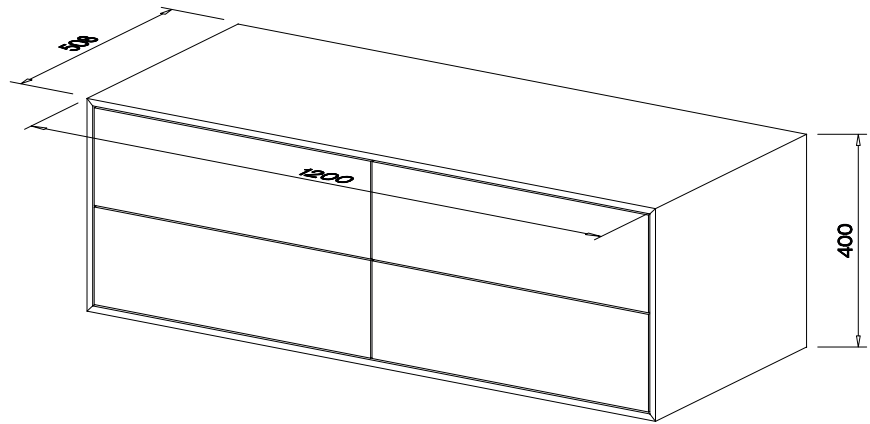

WASHSTAND FURNITURE

dade SALONE

With the new bathroom furniture range **dade SALONE**, the bathroom becomes presentable. The straight-lined and handcrafted high-quality bathroom furniture was designed by the dade architects created in collaboration with Timberline. dade SALONE can be perfectly combined with dade ELARA or dade ELEMENT countertop concrete washbasins.

The width of 120cm and the depth of 50cm offers generous space, while the restrained design looks calm and noble. The design is characterized by the 10mm wide surrounding borders, which were worked as mitre joints for the wood and as butt joints for the concrete. The tip-on drawers with a height of 20cm take up a lot of bathroom utensils.

dade SALONE Washstand furniture

without washbasin

with dade ELARA

with dade ELEMENT 90 with wall tap

Product features

Drawer types	Blum Legrabox (standard), Blum Legrabox with concrete sides or solid wood drawers.
Materialization of the corpus	Nut veneer or MDF black (other materials on request). All dade SALONE washstand units can also be finished in a concrete look.
Connection	Cut-outs for siphons are planned individually
Maintenance	Please note our maintenance instructions